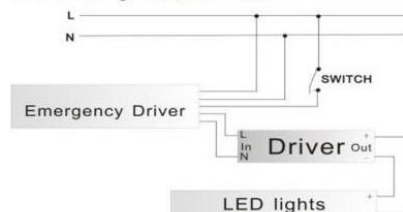

LED EMERGENCY KIT SPECIFICATIONS »

General information »

- ∴ Power: 5-20W
- ∴ Input voltage: 85-265V, output t230V
- ∴ Battery: li-ion 18650 11.1V 2600mAh
- ∴ Emergency time: 60-180min
- ∴ Material: stainless steel

Wiring Diagram

a. for the LED light with external drivers.

b. for the LED light with internal drivers.

INSTALLATION ACCESSORIES »

Wire and fittings for hanging mounting 2,5m
2 pcs/ pack
Catalogue number: 92ACC03