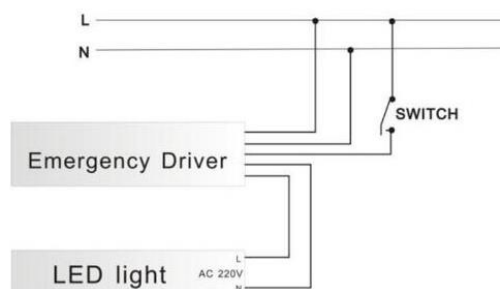

LED EMERGENCY KIT SPECIFICATIONS »

General information »

- ∴ Power: 5-20W
- ∴ Input voltage: 85-265V, output t230V
- ∴ Battery: li-ion 18650 11.1V 2600mAh
- ∴ Emergency time: 60-180min
- ∴ Material: stainless steel

Wiring Diagram

a. for the LED light with external drivers.

b. for the LED light with internal drivers.

INSTALLATION ACCESSORIES »

Wire and fittings for hanging mounting 2,5m
2 pcs/ pack
Catalogue number: 92ACC03