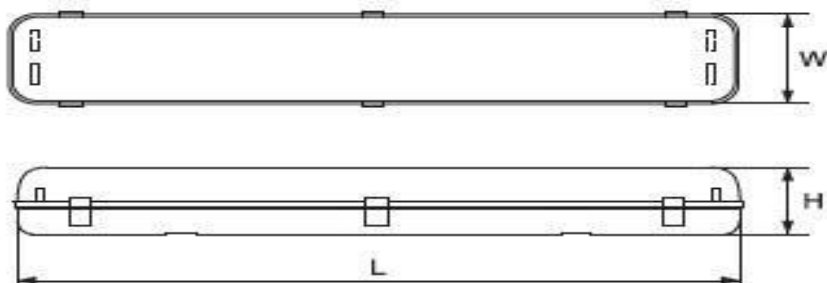

ELMARK[®]

The Brand of Electricity

BELLA LUMINAIRE WITH LED TUBES T8 ELMARK

GENERAL INFORMATION »

- ∴ Rated voltage: 230V/ 50-60Hz
- ∴ Power: 1x10W; 1x18W; 1x24W; 2x10W; 2x18W; 2x24W
- ∴ Colour temperature: 4000K; 6500K
- ∴ Type of light source: LED tube T8
- ∴ Lamp holder: G13
- ∴ Colour: Grey
- ∴ Body: polycarbonate (PC)
- ∴ Diffuser: polycarbonate (PC)
- ∴ Reflector: steel white
- ∴ Ballast: fixed inside the body
- ∴ Clamps: polycarbonate
- ∴ Cable gland, metal clips for wall fixing.
- ∴ Colour rendering index: Ra≥80
- ∴ Switch on/off: >20 000
- ∴ Average life: 30 000h
- ∴ Ambient temperature: -15° +55°
- ∴ Protection against dust and moisture: IP65
- ∴ Available in variant with an emergency kit

DIMENSIONS »

Model	Length	Width	Height
9BM110LEDCW	670	86	100
9BM110LED	670	86	100
9BM118LEDCW	1270	86	100
9BM118LED	1270	86	100
9BM124LEDCW	1570	106	110
9BM124LED	1570	106	110
9BM210LEDCW	670	131	100
9BM210LED	670	131	100
9BM218LEDCW	1270	131	100
9BM218LED	1270	131	100
9BM224LEDCW	1570	166	110
9BM224LED	1570	166	110